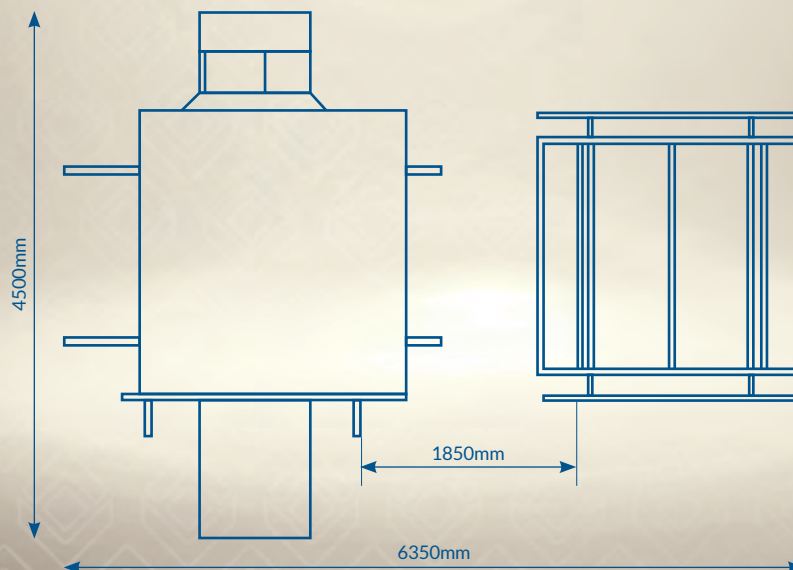

*FOOT PLATE DIMENSIONS

*May change due to machine options and variations

Divisions of MPT Group Limited: FANGHANEL MATRAMATIC INFINITY SLEEP SUPPORT SYSTEM

w: mptgroup.com