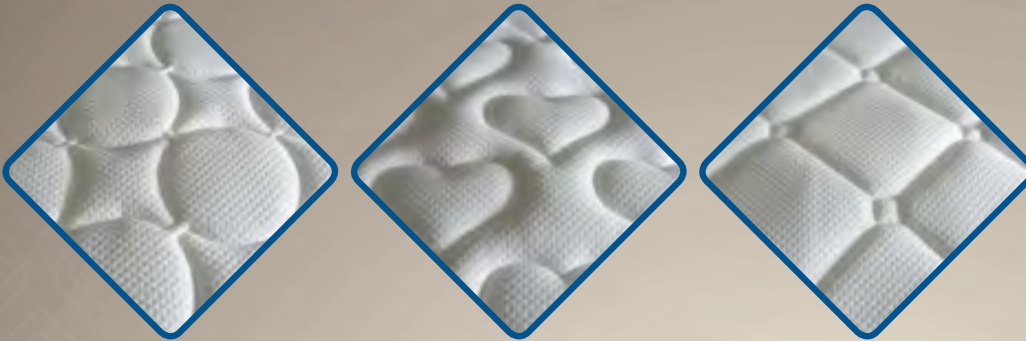

For further information and sales
t: +44(0)1706 878558
e: sales@mptgroup.com

TECHNICAL SPECIFICATION

Quilting pattern options

CQT QUILTER
CNC twin head mattress panel
quilter

MORE FEATURES & OPTIONS

- Heavy duty stitching
- CNC control
- Infinite machine pattern storage capacity
- Simple pattern selection via touch screen display

Stitching Data

Sewing head	Two extra heavy duty sewing heads, each incorporating a lifting presser foot
Type of stitch	Two-thread lock-stitch
Sewing speed	Variable up to 1250 stitches per minute per head = 2500 stitches per minute
Stitch length	2 -10mm (2½ - 12spi)
Linear speed	5m per minute
Needle system	216 x 7 (5022)
Needle size	22/140 - 29/300
Thread top	Metric 25 - 75

Machine Sizes

Clamping & quilting area:
Clamping area (1.90 -2.25m) x (0.60-2.00m)
Maximum quilting area: 1.9m x 1.7m
*Optional larger sizes upon request